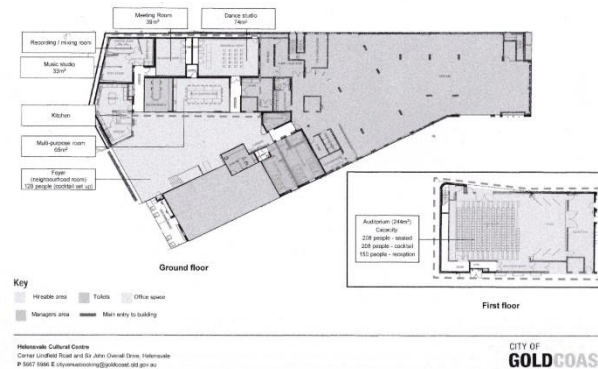

*There will be a self drive layout tour program.
You get to read a bio of each layout and some*

*sample photos to help you determine which layout you would like to see.
The self drive tours will be available on*

Helensvale Cultural Centre – Ground floor and first floor auditorium

Convention Dinner will be held at the Runaway Bay Rugby Leagues Club on the Saturday night

INTERESTED, BUT NOT SURE!

Come and enjoy the fun! A regional convention will allow you to: